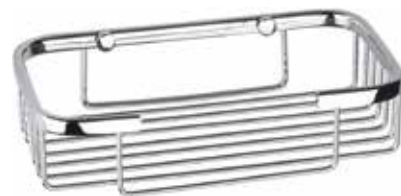

146208292

210×50×120 mm

Polička do sprchy

Shower shelf
Ablage