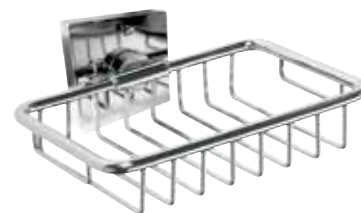

132108162

140×52×125 mm

Mýdlenka

Soap dish
Seifenschale